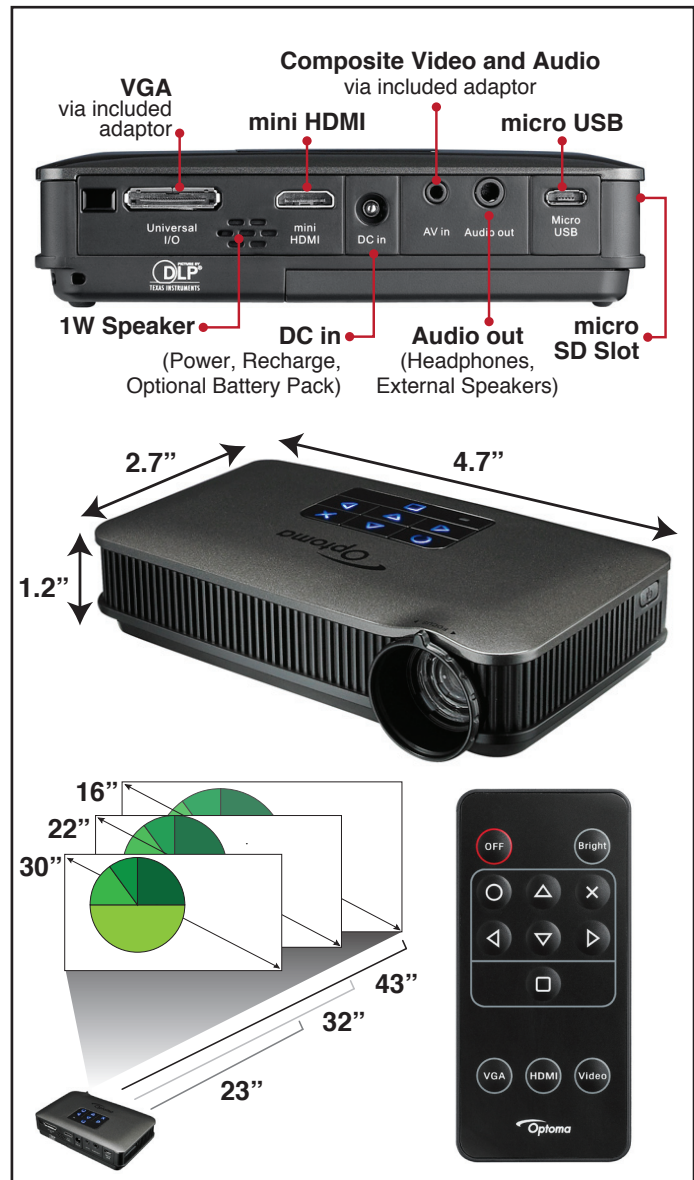

**Better for the earth**—Eco-friendly LED light source delivers excellent color and low cost of ownership

Optoma's PK320 Pico pocket projector provides projection power anywhere. Featuring 100 LED lumens and native widescreen WVGA resolution, the palm-sized PK320 enables you to easily share videos, photos and graphics at home or on the road. Put unlimited content playback at your fingertips with the onboard MS Office Viewer, microSD card slot and HDMI and VGA connectivity. Compact and robustly-featured, the PK320 sets a new standard for mobile projection.

### OPTICAL/TECHNICAL SPECIFICATIONS

<b>Display Technology</b>	DLP
<b>Native Resolution</b>	WVGA (854 x 480)
<b>Brightness</b>	100 LED lumens bright mode 25 LED lumens STD mode (battery)
<b>Contrast Ratio</b>	3000:1 (full on/full off)
<b>Displayable Colors</b>	Over 100% NTSC color gamut
<b>Lamp Life and Type</b>	LED (RGB) estimated life of over 20,000 hours
<b>Projection Method</b>	Front, rear, upright, inverted
<b>Aspect Ratio:</b>	16:9 Native; 4:3 compatible
<b>Throw Ratio</b>	1.8:1 (distance/width)
<b>Projection Distance</b>	8" to 235" (20.3 to 597cm)
<b>Image Size (Diagonal)</b>	5" to 150" (12.7 to 381cm)
<b>Offset</b>	100% of the image is above center line of lens when upright
<b>Audio</b>	One 1-watt speaker
<b>Noise Level</b>	30 dB (Max in bright mode with external power; silent in STD mode)
<b>Operating Temperature</b>	41° to 95°F at sea level and 80% max humidity (5° to 35°C)
<b>Power Supply</b>	Input: 100-240V ~ 50-60Hz, 0.6A Output: 12V ~ DC, 2A
<b>Power Consumption</b>	19 watts max (bright mode with multimedia function)
<b>Memory</b>	2GB Onboard memory*; SD slot supports up to 32GB SDHC

### PHYSICAL SPECIFICATIONS

<b>Weight</b>	8.3 oz. (235g) with standard battery
<b>Dimensions</b>	4.7" x 1.2" x 2.7" (120 x 30 x 70mm)

\*Total memory capacity including system files. The memory capacity available to the user is approximately 1.4 GB.