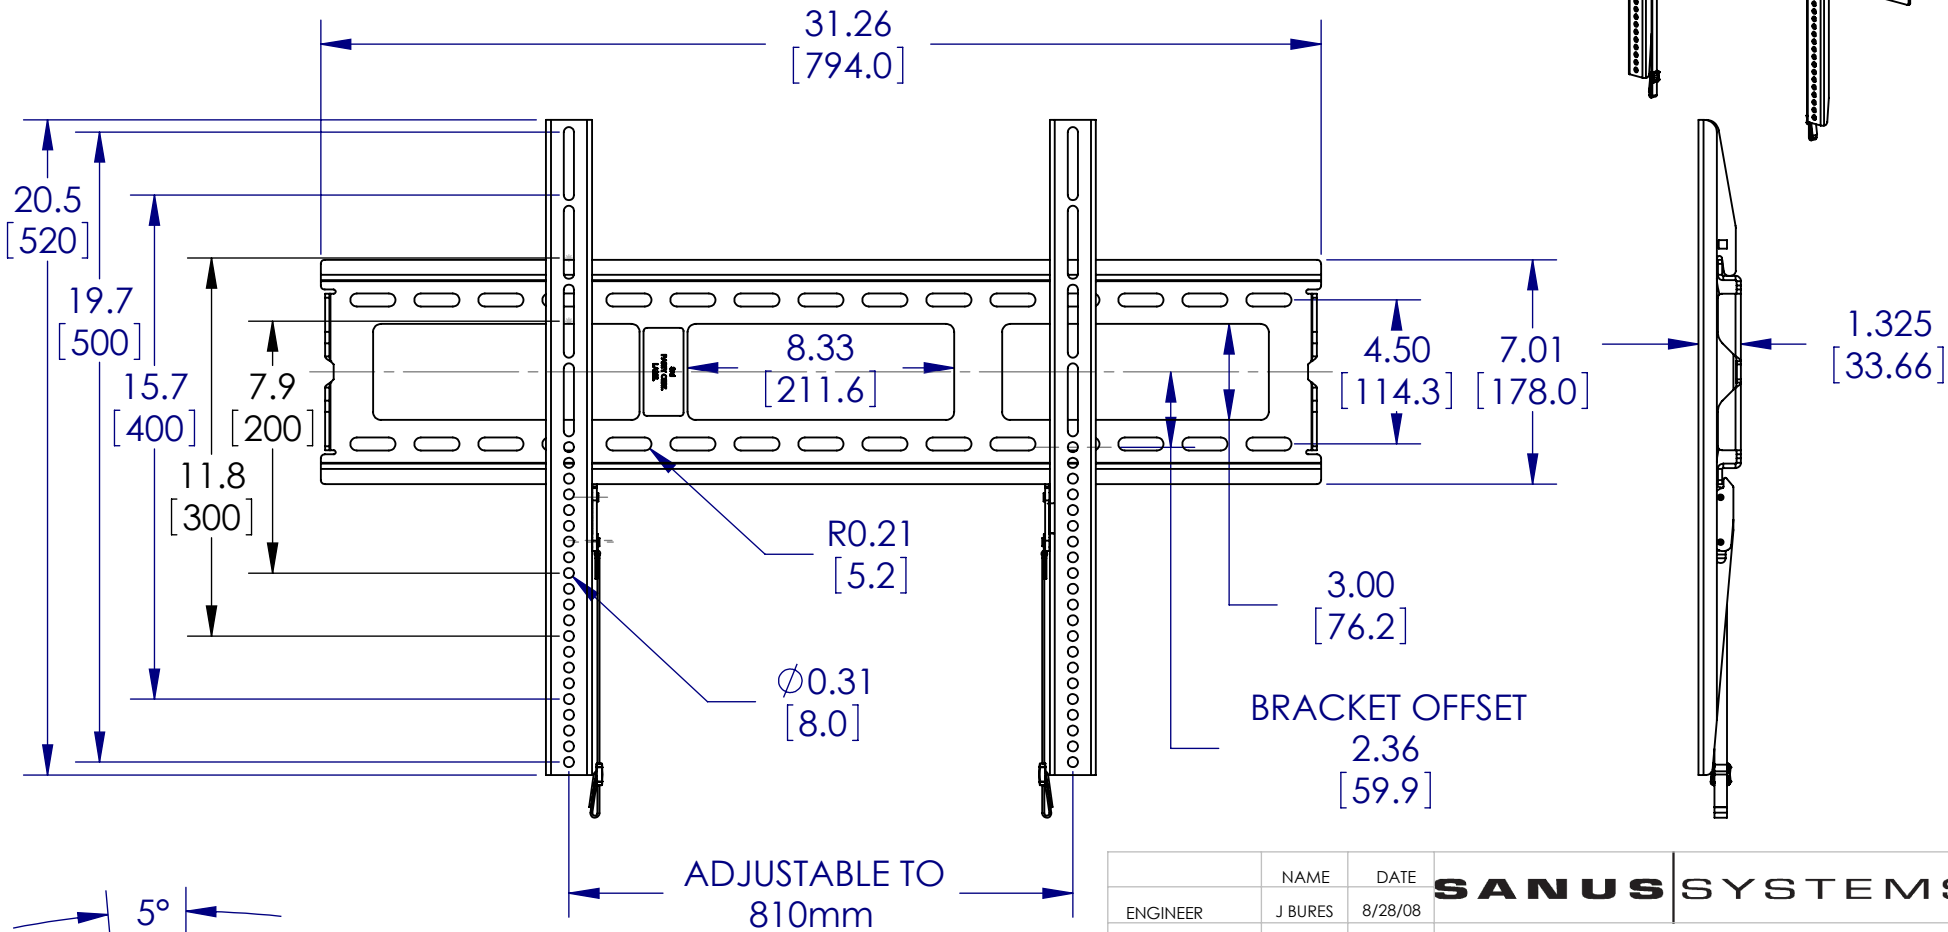

**WEIGHT CAPACITY:
150lbs
in [mm]**

TILT WITH GUSSET

PROPRIETARY AND CONFIDENTIAL

THE INFORMATION CONTAINED IN THIS DRAWING IS THE SOLE PROPERTY OF SANUS SYSTEMS, A PRODUCT DIVISION OF MILESTONE AV TECHNOLOGIES. ANY REPRODUCTION IN PART OR AS A WHOLE WITHOUT THE WRITTEN PERMISSION OF SANUS SYSTEMS IS PROHIBITED.