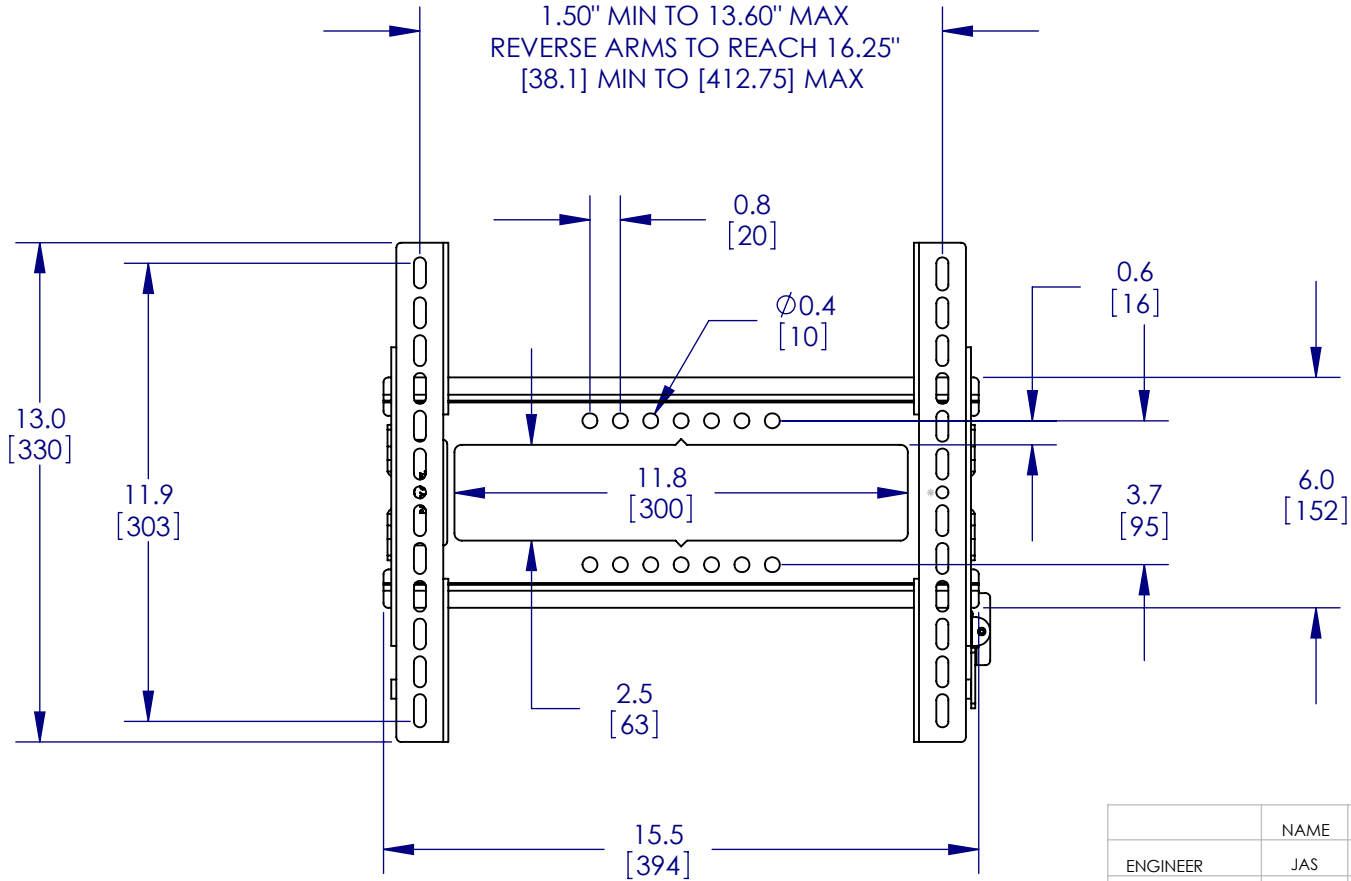

MAXIMUM WEIGHT CAPACITY:
80 LBS.

DIMENSION RANGE
1.50" MIN TO 13.60" MAX
REVERSE ARMS TO REACH 16.25"
[38.1] MIN TO [412.75] MAX

	NAME	DATE
ENGINEER	JAS	
DESIGNER	RAH	
APPROVED	JAS	

NOTES:

SANUS | SYSTEMS

TITLE:

F22

PROPRIETARY AND CONFIDENTIAL

THE INFORMATION CONTAINED IN THIS DRAWING IS THE SOLE PROPERTY OF SANUS SYSTEMS, A PRODUCT DIVISION OF MILESTONE AV TECHNOLOGIES. ANY REPRODUCTION IN PART OR AS A WHOLE WITHOUT THE WRITTEN PERMISSION OF SANUS SYSTEMS IS PROHIBITED.