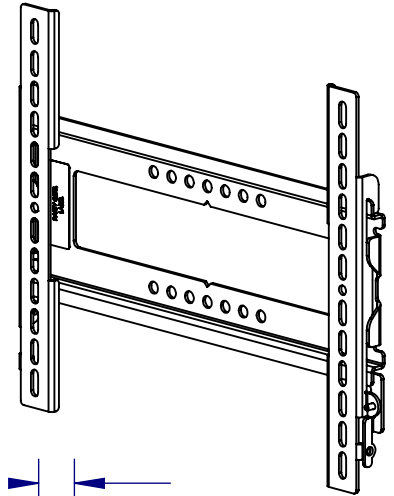

MAXIMUM WEIGHT CAPACITY:
80 LBS.

DIMENSION RANGE
1.50" MIN TO 13.60" MAX
REVERSE ARMS TO REACH 16.25"
[38.1] MIN TO [412.75] MAX

	NAME	DATE
ENGINEER	JAS	
DESIGNER	RAH	
APPROVED	JAS	

NOTES:

SANUS | SYSTEMS