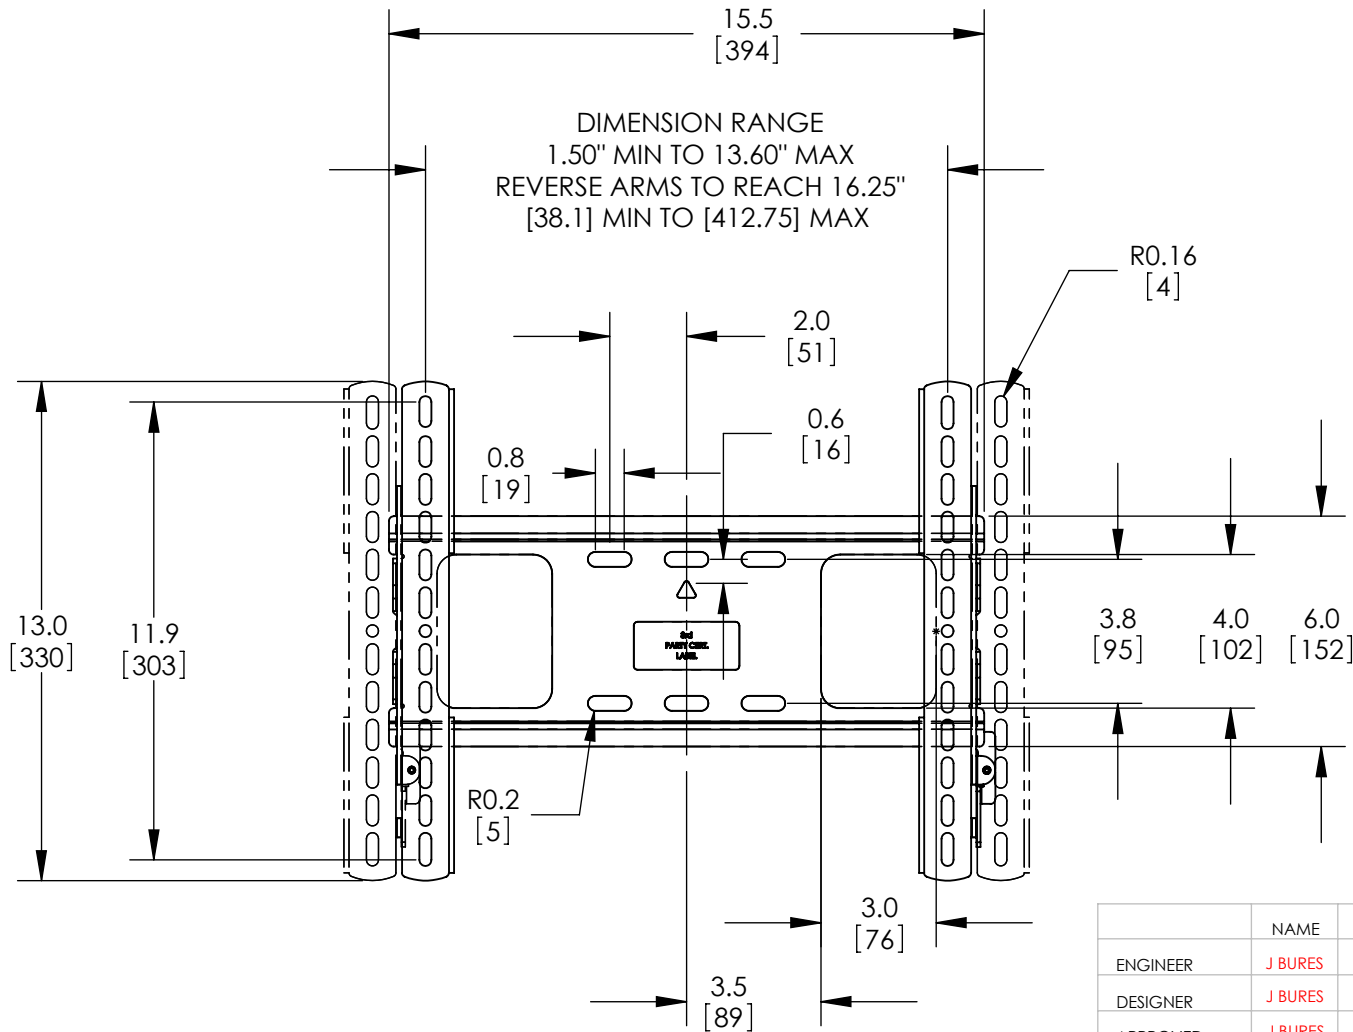

MAXIMUM WEIGHT CAPACITY:
100 LBS.

	NAME	DATE
ENGINEER	J BURES	6/2/08
DESIGNER	J BURES	6/2/08
APPROVED	J BURES	6/2/08

NOTES:

SANUS SYSTEMS

TITLE:

**ML22 MEDIUM
LOW PROFILE
LCD MOUNT**

PROPRIETARY AND CONFIDENTIAL