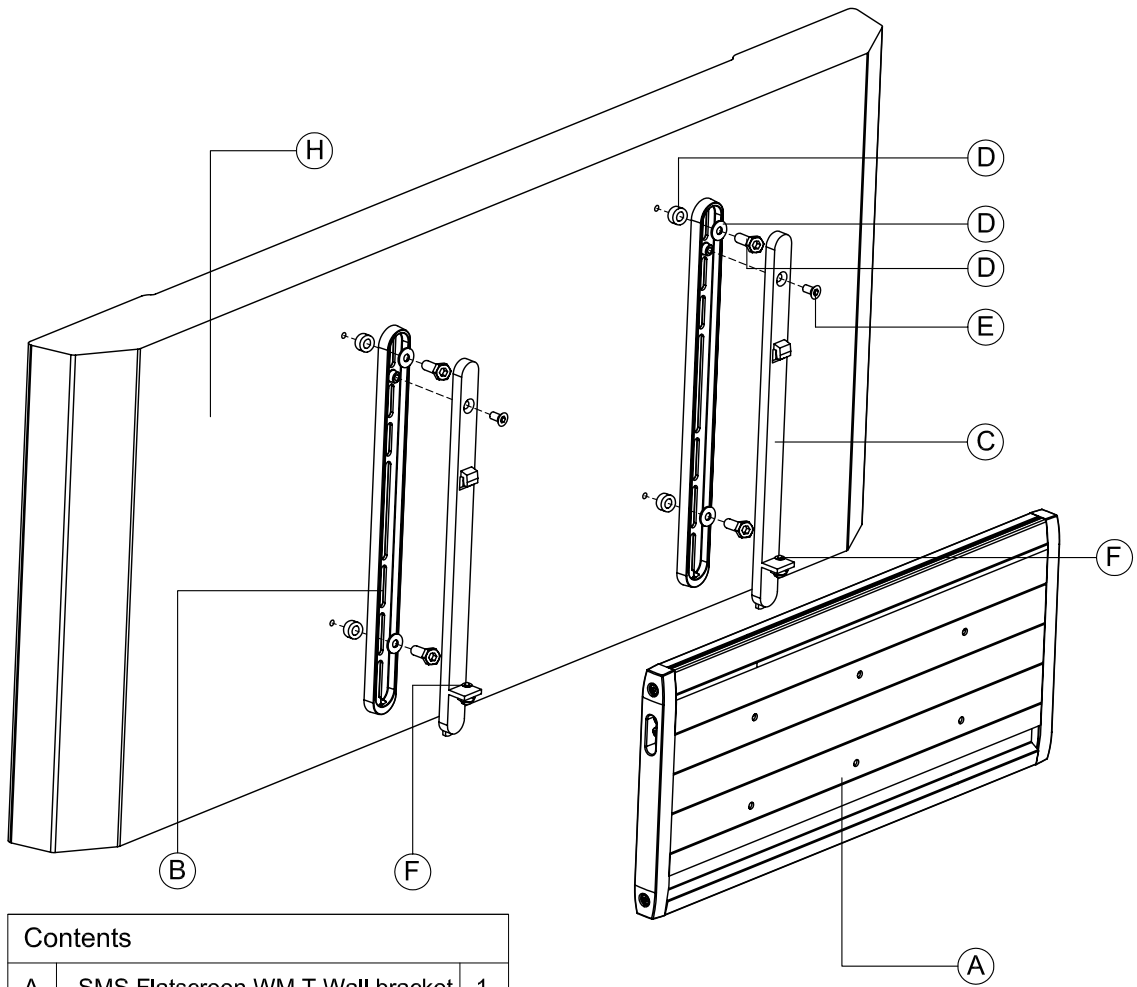

# SMS FLATSCREEN WMT

Contents

A.	SMS Flatscreen WM T Wall bracket	1
B.	Vertical plate	2
C.	Vertical plate cover including hook	2
D.	Screw Kit	1
E.	Screw M6x10	2
F.	Spring Screw	2
G.	Allen Key	3

H.	Screen ( Not included )
I.	Wall Screws+Washers ( Not included )
J.	Carpenters Level ( Not included )
K.	Screw Driver ( Not included )

Holes Pattern for SMS Flatscreen WM T