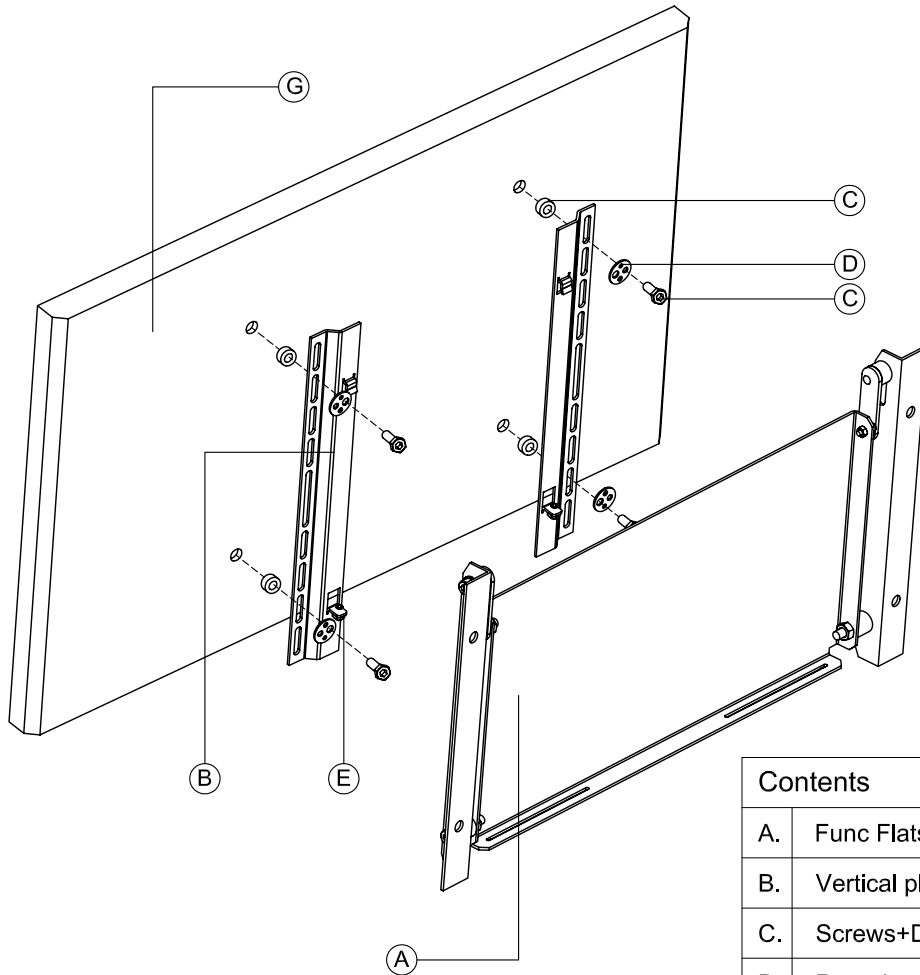

FUNC FLATSCREEN WMM T

FUNCTM
BY SMS

Contents		
A.	Func Flatscreen WM T Wall bracket	1
B.	Vertical plate including hooks	2
C.	Screws+Dist.washers Kit	1
D.	Round multi washers	4
E.	Spring Screws	2
F.	Allen Keys	3
G.	Screen (Not included)	
H.	Wall Screws+Washers (Not included)	
I.	Carpenters Level (Not included)	
J.	Screw Driver (Not included)	

Holes Pattern for Func Flatscreen WM T