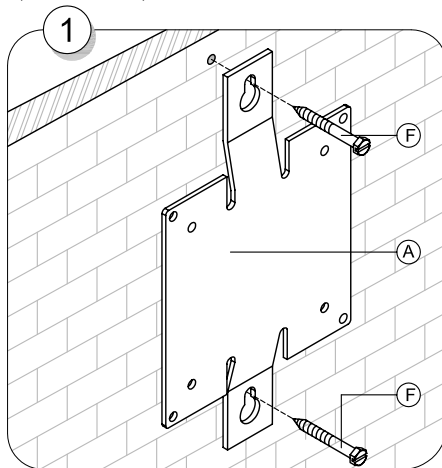

FUNC FLATSCREEN WL F (NEW VERSION)

FUNCTM
BY SMS

Contents			
A.	Func Flatscreen WL F Wall bracket		1
B.	Screws M4x10 & M4x20		4+4
C.	Dist. washers Ø5 /Ø10 x10		4
D.	Allen Key		2
E.	Screen (Not included)		
F.	Wall Screws (Not included)		
G.	Spanner & Screw driver (Not included)		