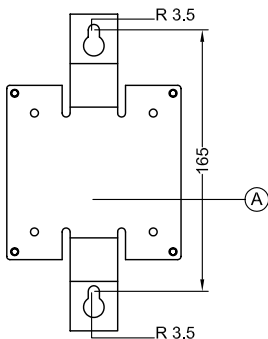

FUNC FLATSCREEN WL F (NEW VERSION)

FUNCTM
BY SMS

Contents			
A.	Func Flatscreen WL F Wall bracket		1
B.	Screws M4x10 & M4x20		4+4
C.	Dist. washers Ø5 /Ø10 x10		4
D.	Allen Key		2
E.	Screen (Not included)		
F.	Wall Screws (Not included)		
G.	Spanner & Screw driver (Not included)		

Holes Pattern for Func Flatscreen WL F
(New Version)

4

5