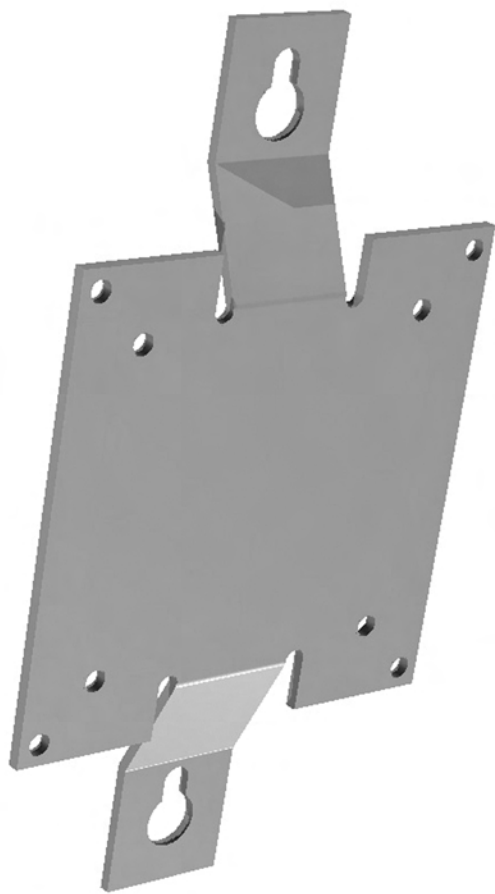

FUNC FLATSCREEN WL F (NEW VERSION)

FUNCTM
BY SMS

Contents			
A.	Func Flatscreen WL F Wall bracket		1
B.	Screws M4x10 & M4x20		4+4
C.	Dist. washers Ø5 /Ø10 x10		4
D.	Allen Key		2
E.	Screen (Not included)		
F.	Wall Screws (Not included)		
G.	Spanner & Screw driver (Not included)		

Holes Pattern for Func Flatscreen WL F
(New Version)

4

5