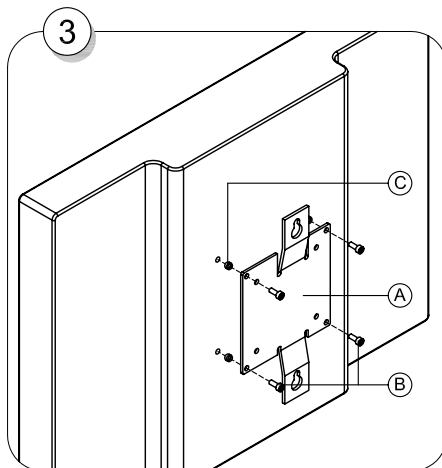

FUNC FLATSCREEN WL F (NEW VERSION)

FUNCTM
BY SMS

Contents			
A.	Func Flatscreen WL F Wall bracket		1
B.	Screws M4x10 & M4x20		4+4
C.	Dist. washers Ø5 /Ø10 x10		4
D.	Allen Key		2
E.	Screen (Not included)		
F.	Wall Screws (Not included)		
G.	Spanner & Screw driver (Not included)		

Holes Pattern for Func Flatscreen WL F
(New Version)

4

5