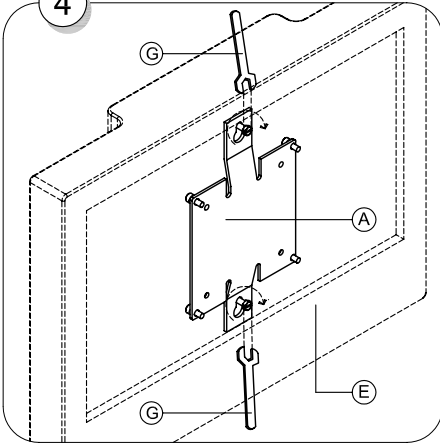

FUNC FLATSCREEN WL F (NEW VERSION)

FUNCTM
BY SMS

Contents			
A.	Func Flatscreen WL F Wall bracket		1
B.	Screws M4x10 & M4x20		4+4
C.	Dist. washers Ø5 /Ø10 x10		4
D.	Allen Key		2
E.	Screen (Not included)		
F.	Wall Screws (Not included)		
G.	Spanner & Screw driver (Not included)		

Holes Pattern for Func Flatscreen WL F
(New Version)

4

5