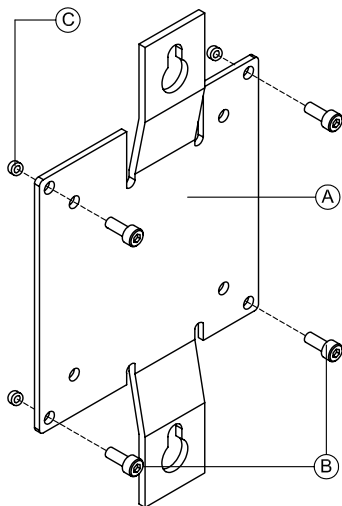

FUNC FLATSCREEN WL F (NEW VERSION)

FUNCTM
BY SMS

Contents			
A.	Func Flatscreen WL F Wall bracket		1
B.	Screws M4x10 & M4x20		4+4
C.	Dist. washers Ø5 /Ø10 x10		4
D.	Allen Key		2
E.	Screen (Not included)		
F.	Wall Screws (Not included)		
G.	Spanner & Screw driver (Not included)		

Holes Pattern for Func Flatscreen WL F
(New Version)

4

5