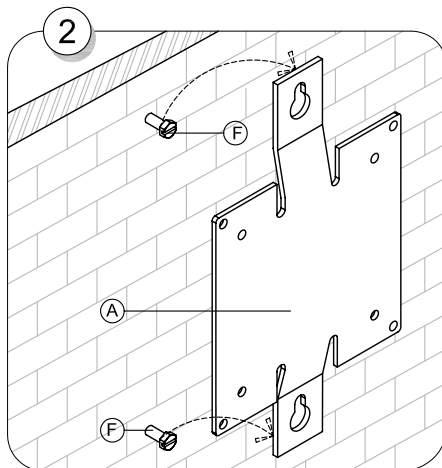

FUNC FLATSCREEN WL F (NEW VERSION)

FUNCTM
BY SMS

Contents			
A.	Func Flatscreen WL F Wall bracket		1
B.	Screws M4x10 & M4x20		4+4
C.	Dist. washers Ø5 /Ø10 x10		4
D.	Allen Key		2
E.	Screen (Not included)		
F.	Wall Screws (Not included)		
G.	Spanner & Screw driver (Not included)		

Holes Pattern for Func Flatscreen WL F
(New Version)

4

5