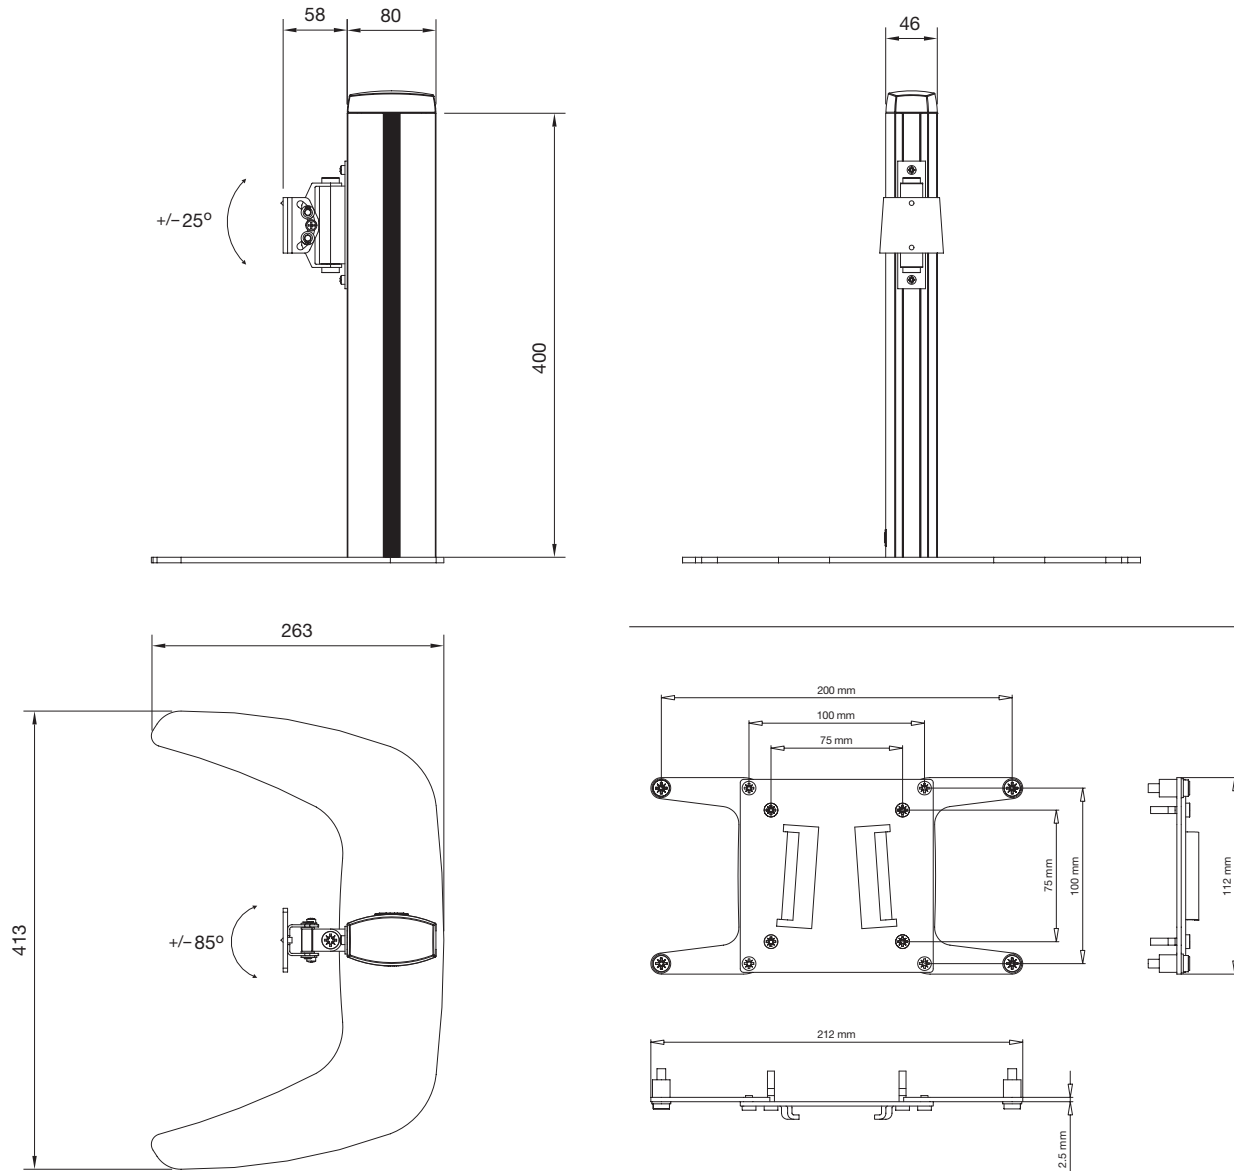

SMS FLATSCREEN TL ST400 BOOM

INFO

- Color: Aluminum/black.
- Max load: 15 kg
- Length: 400 mm
- Swivel & Tilt: The screen can be swiveled approx +/- 80° and tilted +/- 25° (TL ST400, depending on the size of the screen).

Unislide included: SMS Flatscreen L Unislide (see page 1:U3).
Supports Vesa standard: 75x75/100x100/200x100 mm.

ART. NO

FS081002

DESCRIPTION

SMS Flatscreen TL ST400 Boom

SMART MEDIA SOLUTIONS

www.SmartMediaSolutions.se