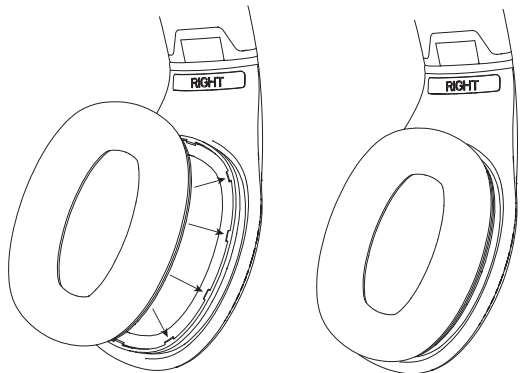

RE-ATTACHING EARCUPS

STORING THE HEADPHONES