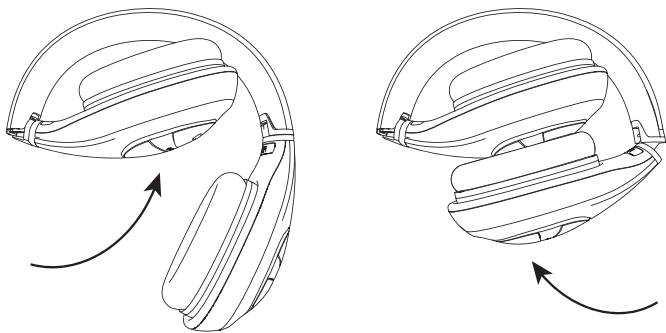

USING WITH IN-FLIGHT ENTERTAINMENT SYSTEMS

Audio jack configurations on airplanes vary. Note jack configurations in the chart below:

A single, 3.5 mm jack

No adapter needed.

One 3.5 mm jack and one power jack

Use the single plug in the 3.5 mm jack.
The power jack does not need a connection.

Two 3.5 mm jacks

Use the included airline adapter

One power jack and two 3.5 mm jacks

Use the included airline adapter for the two 3.5 mm jacks.
The power jack does not need a connection.